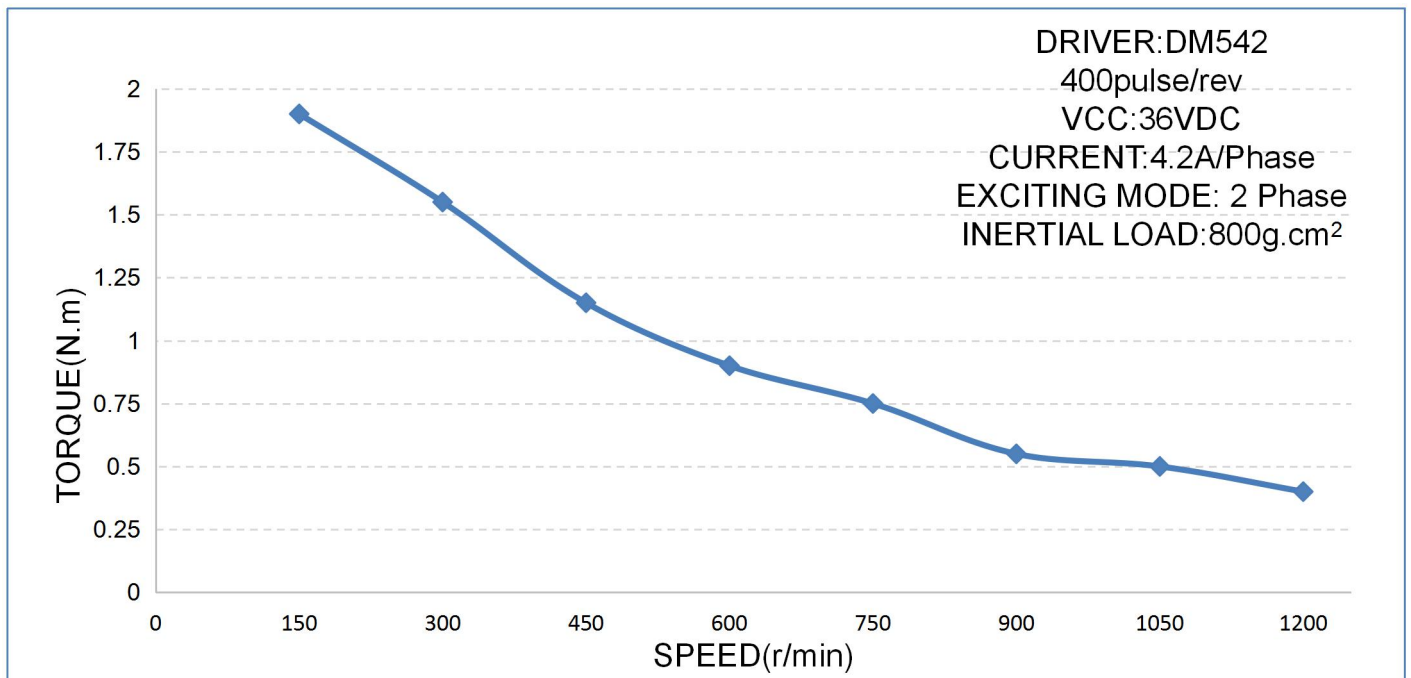

Testing Report:23HS2442 Speed-Torque characteristics

● **Tested items:**

Stepper Motor: **23HS2442**

Supporting Driver: DM542

● **Testing Results:**

Note:

- (1) The testing, and results are with **free load**.
- (2) Testing results may vary from different testing conditions.